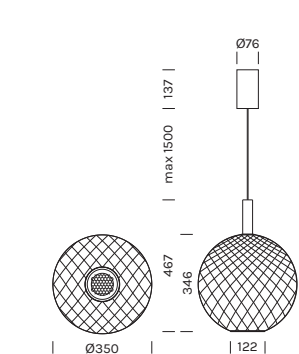

SOSPENSIONE / SUSPENSION

BEAM STICK NUANCE Balloton 350

alluminio, vetro soffiato a bocca
 colore cavo: nero
 fascio di luce: verso il basso

aluminium, mouth-blown glass
 cable color: black
 light beam: downward-projected

ON-OFF / L-C - Rosone con driver incluso
 ON-OFF / L-C - Canopy with driver included

2621	M 2700	W 3000
Potenza/ Power	1x13.8W, 1x6.1W	1x13.8W, 1x6.1W
Lumen	1x1880lm, 1x669lm	1x1979lm, 1x711lm
CRI	>90	>90
Alimentazione/ Supply	220Vac 50Hz	220Vac 50Hz

Articolo Item	Temperatura Temperature	Rosone Canopy	Corpo Body	Vetri Vetri
2621	M	-BV		-BTM
RS04/11 (1Pz)	W	-VF		-BVF
2620 (1Pz)				

1-10V/0-10V/PUSH - Rosone con driver incluso
 1-10V/0-10V/PUSH - Canopy with driver included

2621/01	M 2700	W 3000
Potenza/ Power	1x13.8W, 1x6.1W	1x13.8W, 1x6.1W
Lumen	1x1880lm, 1x669lm	1x1979lm, 1x711lm
CRI	>90	>90
Alimentazione/ Supply	220Vac 50Hz	220Vac 50Hz

Articolo Item	Temperatura Temperature	Rosone Canopy	Corpo Body	Vetri Vetri
2621/01	M	-BV		-BTM
RS04/12 (1Pz)	W	-VF		-BVF
2620 (1Pz)				