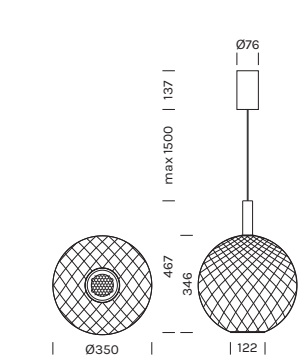

SOSPENSIONE / SUSPENSION

BEAM STICK NUANCE Balloton 350

alluminio, vetro soffiato a bocca
 colore cavo: nero
 fascio di luce: verso il basso

aluminium, mouth-blown glass
 cable color: black
 light beam: downward-projected

ON-OFF / L-C - Rosone con driver incluso
 ON-OFF / L-C - Canopy with driver included

2621	M 2700	W 3000
Potenza/ Power	1x13.8W, 1x6.1W	1x13.8W, 1x6.1W
Lumen	1x1880lm, 1x669lm	1x1979lm, 1x711lm
CRI	>90	>90
Alimentazione/ Supply	220Vac 50Hz	220Vac 50Hz

Articolo Item	Temperatura Temperature	Rosone Canopy	Corpo Body	Vetri Vetri
2621	M	-BV		-BTM
RS04/11 (1Pz)	W	-VF		-BVF
2620 (1Pz)				

1-10V/0-10V/PUSH - Rosone con driver incluso
 1-10V/0-10V/PUSH - Canopy with driver included

2621/01	M 2700	W 3000
Potenza/ Power	1x13.8W, 1x6.1W	1x13.8W, 1x6.1W
Lumen	1x1880lm, 1x669lm	1x1979lm, 1x711lm
CRI	>90	>90
Alimentazione/ Supply	220Vac 50Hz	220Vac 50Hz

Articolo Item	Temperatura Temperature	Rosone Canopy	Corpo Body	Vetri Vetri
2621/01	M	-BV		-BTM
RS04/12 (1Pz)	W	-VF		-BVF
2620 (1Pz)				