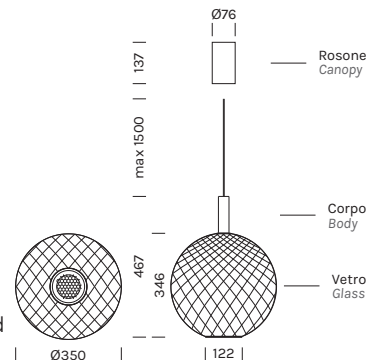

SOSPENSIONE / SUSPENSION

BEAM STICK NUANCE Balloton 350

alluminio, vetro soffiato a bocca
 colore cavo: nero
 fascio di luce: verso il basso

aluminium, mouth-blown glass
 cable color: black
 light beam: downward-projected

ON-OFF / L-C - Rosone con driver incluso
 ON-OFF / L-C - Canopy with driver included

2621	M 2700	W 3000
Potenza/ Power	1x13.8W, 1x6.1W	1x13.8W, 1x6.1W
Lumen	1x1880lm, 1x669lm	1x1979lm, 1x711lm
CRI	>90	>90
Alimentazione/ Supply	220Vac 50Hz	220Vac 50Hz

Articolo Item	Temperatura Temperature	Rosone Canopy	Corpo Body	Vetri Vetri
2621	M	-BV		-BTM
RS04/11 (1Pz)	W	-VF		-BVF
2620 (1Pz)				

1-10V/0-10V/PUSH - Rosone con driver incluso
 1-10V/0-10V/PUSH - Canopy with driver included

2621/01	M 2700	W 3000
Potenza/ Power	1x13.8W, 1x6.1W	1x13.8W, 1x6.1W
Lumen	1x1880lm, 1x669lm	1x1979lm, 1x711lm
CRI	>90	>90
Alimentazione/ Supply	220Vac 50Hz	220Vac 50Hz

Articolo Item	Temperatura Temperature	Rosone Canopy	Corpo Body	Vetri Vetri
2621/01	M	-BV		-BTM
RS04/12 (1Pz)	W	-VF		-BVF
2620 (1Pz)				